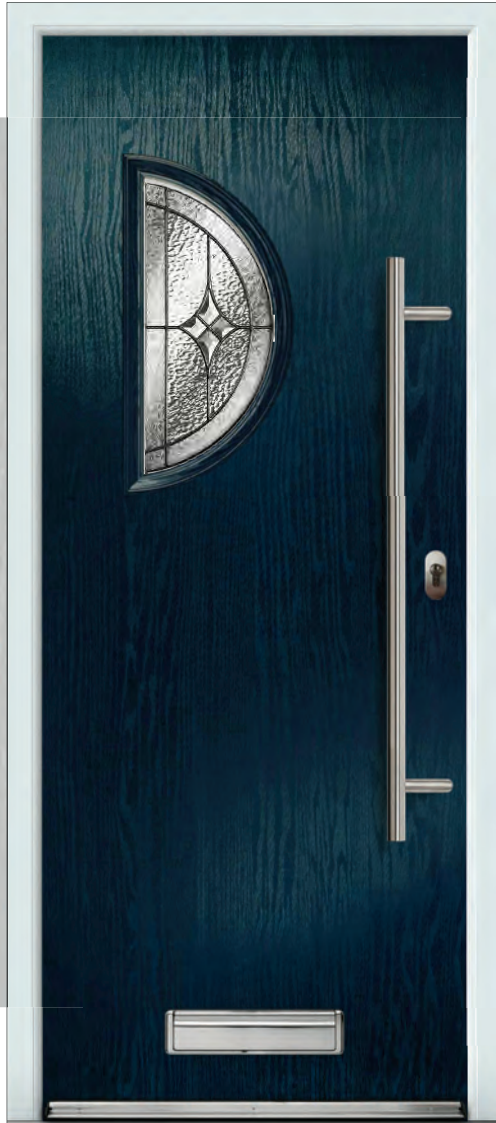

SHELBY 1

Door featured is a Standard Blue Shelby 1 with Coral Blue Glass, Silver Drip Bar and 1100 Off-Set Stainless Steel Bar Handle and chrome letterplate.