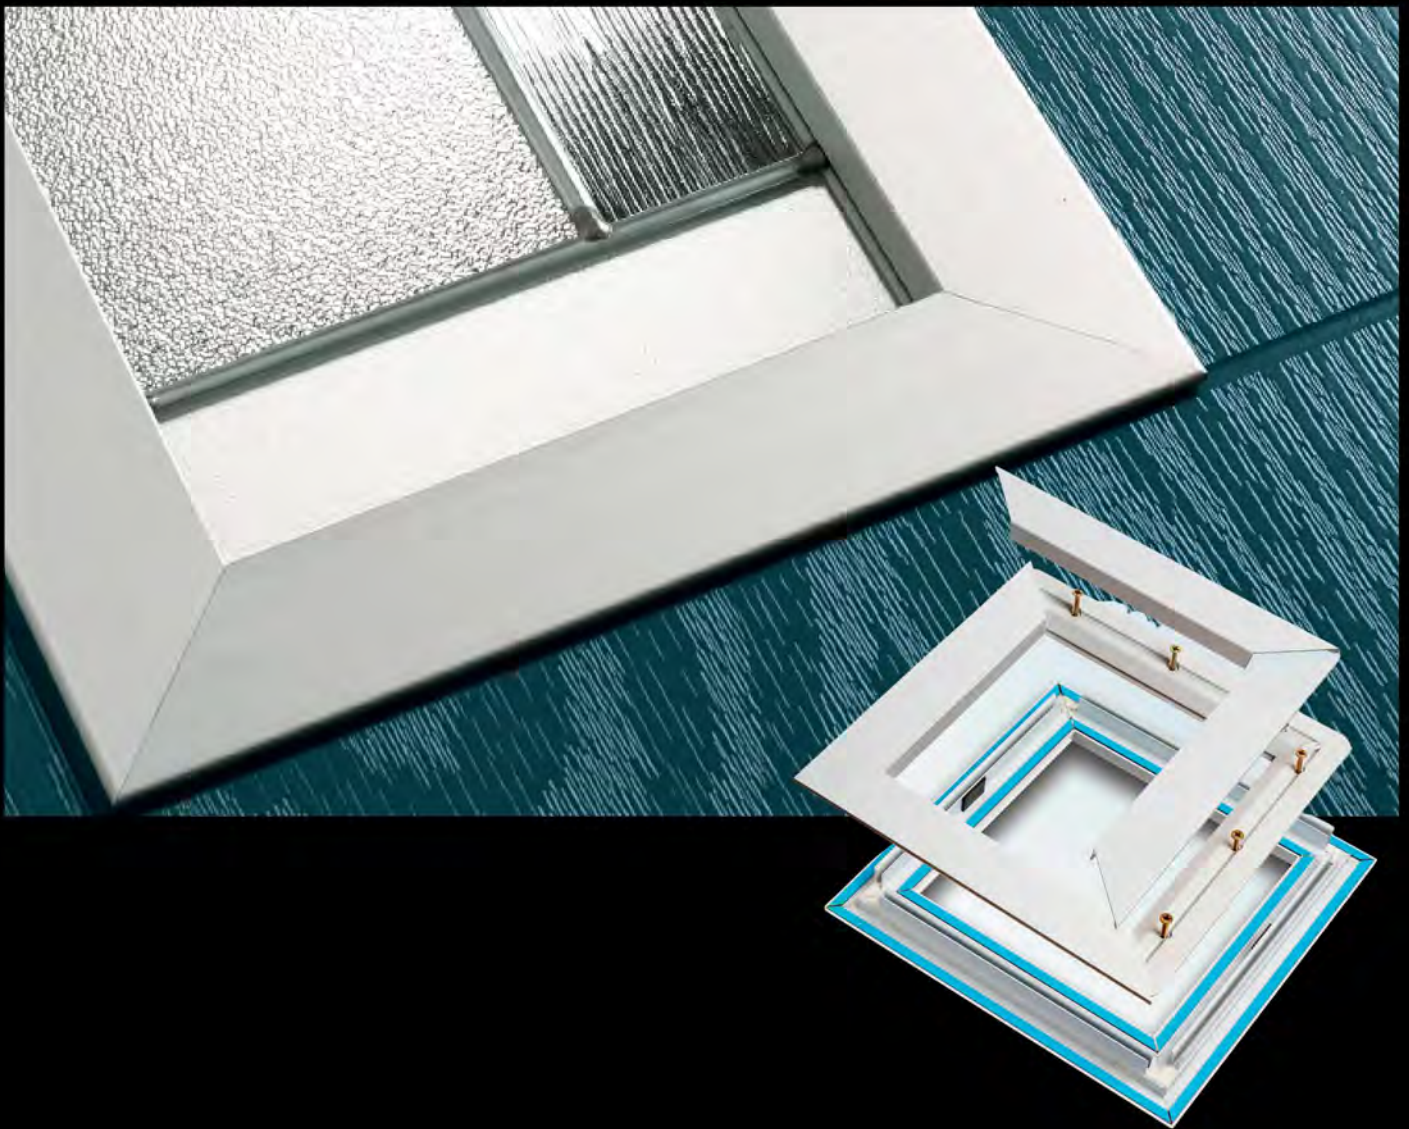

## Low Maintenance

Everything about a Hallmark GRP composite door is designed to be easy to maintain, including our insulated glass units. Simply clean with warm, soapy water.

**48mm Solid Timber Core Composite Door**

**44mm Timber Panelled Door**

**Hallmark 44mm Elite Composite Door**

ULTRALUXE

PRO-GRADE  
CASSETTES

Pro-Grade Ultraluxe is a three-part flush aluminium de-glazeable cassette system. It's made up of a smooth aluminium flush face to the exterior, a welded PVC interior holding the IGU, and an aluminium internal cover cap.