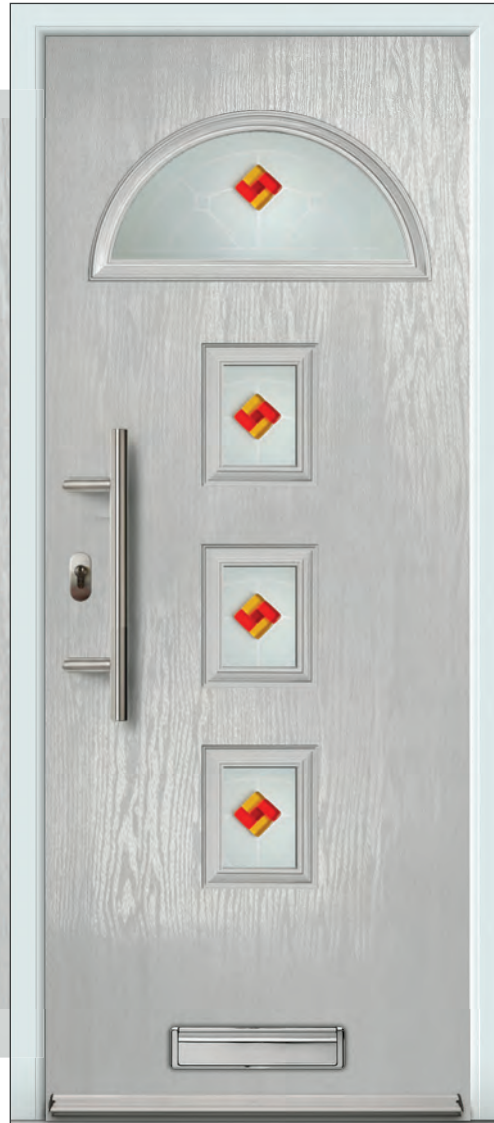

# BELIZE 4

Door featured is a Telegrey 4 (RAL 7047) Belize 4 with Sandblasted Perugia Glass with Yellow/Orange Bevels, Telegrey Drip Bar, 550 Off-Set Stainless Steel Bar Handle and matching Letterplate.