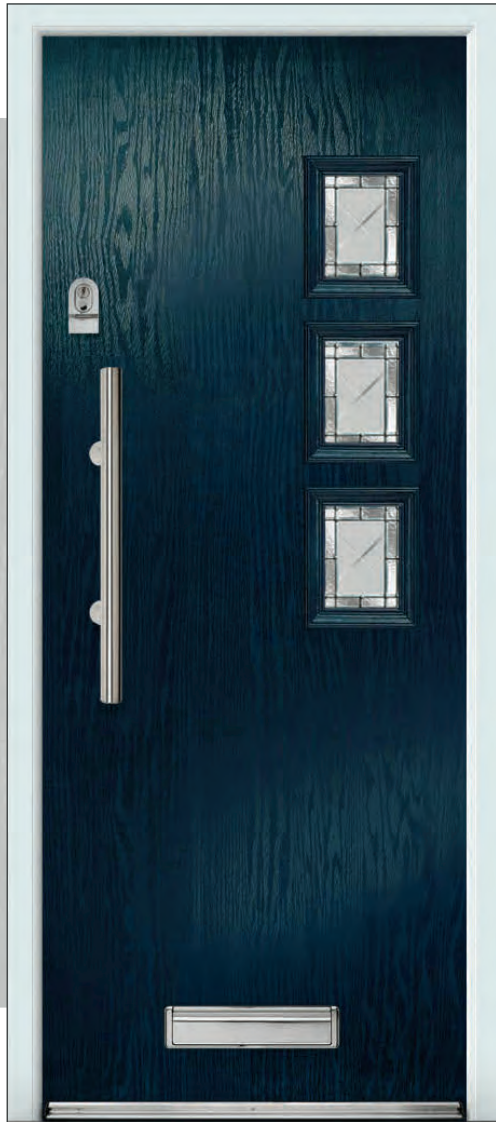

ARUBA 3

(T)

Door featured is a Standard Blue Aruba 3 with Diamond Cut Glass, Silver Drip Bar, Heritage Lock, 550 Inline Stainless Steel Handle and chrome letterplate.

(T)

Polar Bonded Coloured Glass Tiles or Clear Bevelled Pieces positioned on a sleek Etched Effect Glass.

(D) (B) (S)

(D) Double Glazed

(T) Triple Glazed

(B) Backing Glass Choice Available