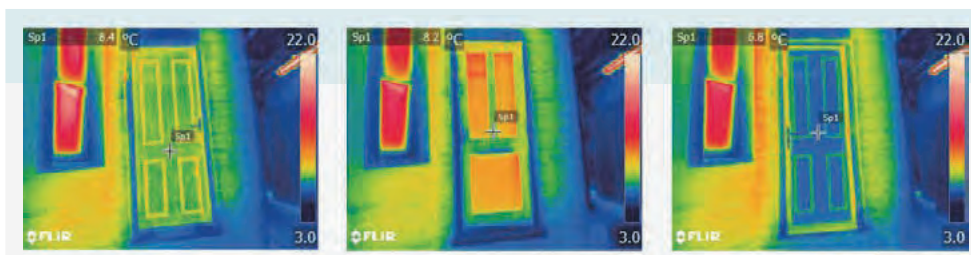

Low Maintenance

Everything about a Hallmark GRP composite door is designed to be easy to maintain, including our insulated glass units. Simply clean with warm, soapy water.

48mm Solid Timber Core Composite Door

44mm Timber Panelled Door

Hallmark 44mm Elite Composite Door