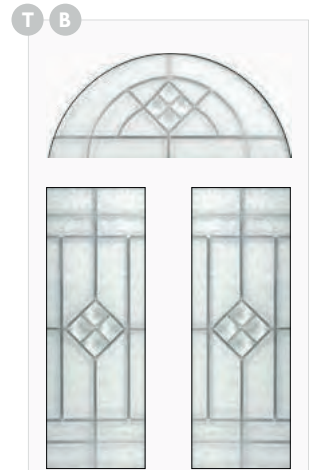

Danthorpe Cross

Clear Bevels & Pelerine backing glass

Pusan

Etch effect glass with clear bevels

Diamond Leaf

Zinc coming with clear diamond bevels

Pectolite

Crystal resin bevels & stipple texture glass. Design has it's own obscurity.